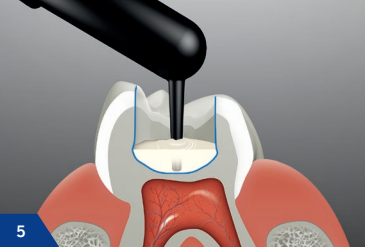

VisCalor Dispenser Program 1

Preheating time /	
Caps warming time:	30 sec.
Processing time:	2,5 min.

Caps Warmer

Preheating time:	15 - 20 min.
Caps warming time:	3 min.
Processing time:	20 sec.

VisCalor bulk Instructions