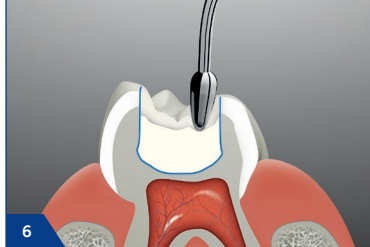

VisCalor Dispenser Program 1

Preheating time /	
Caps warming time:	30 sec.
Processing time:	2,5 min.

Caps Warmer

Preheating time:	15 - 20 min.
Caps warming time:	3 min.
Processing time:	20 sec.

VisCalor bulk Instructions