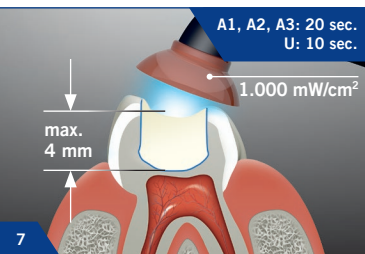

VisCalor Dispenser Program 1

Preheating time /	
Caps warming time:	30 sec.
Processing time:	2,5 min.

Caps Warmer

Preheating time:	15 - 20 min.
Caps warming time:	3 min.
Processing time:	20 sec.

VisCalor bulk Instructions